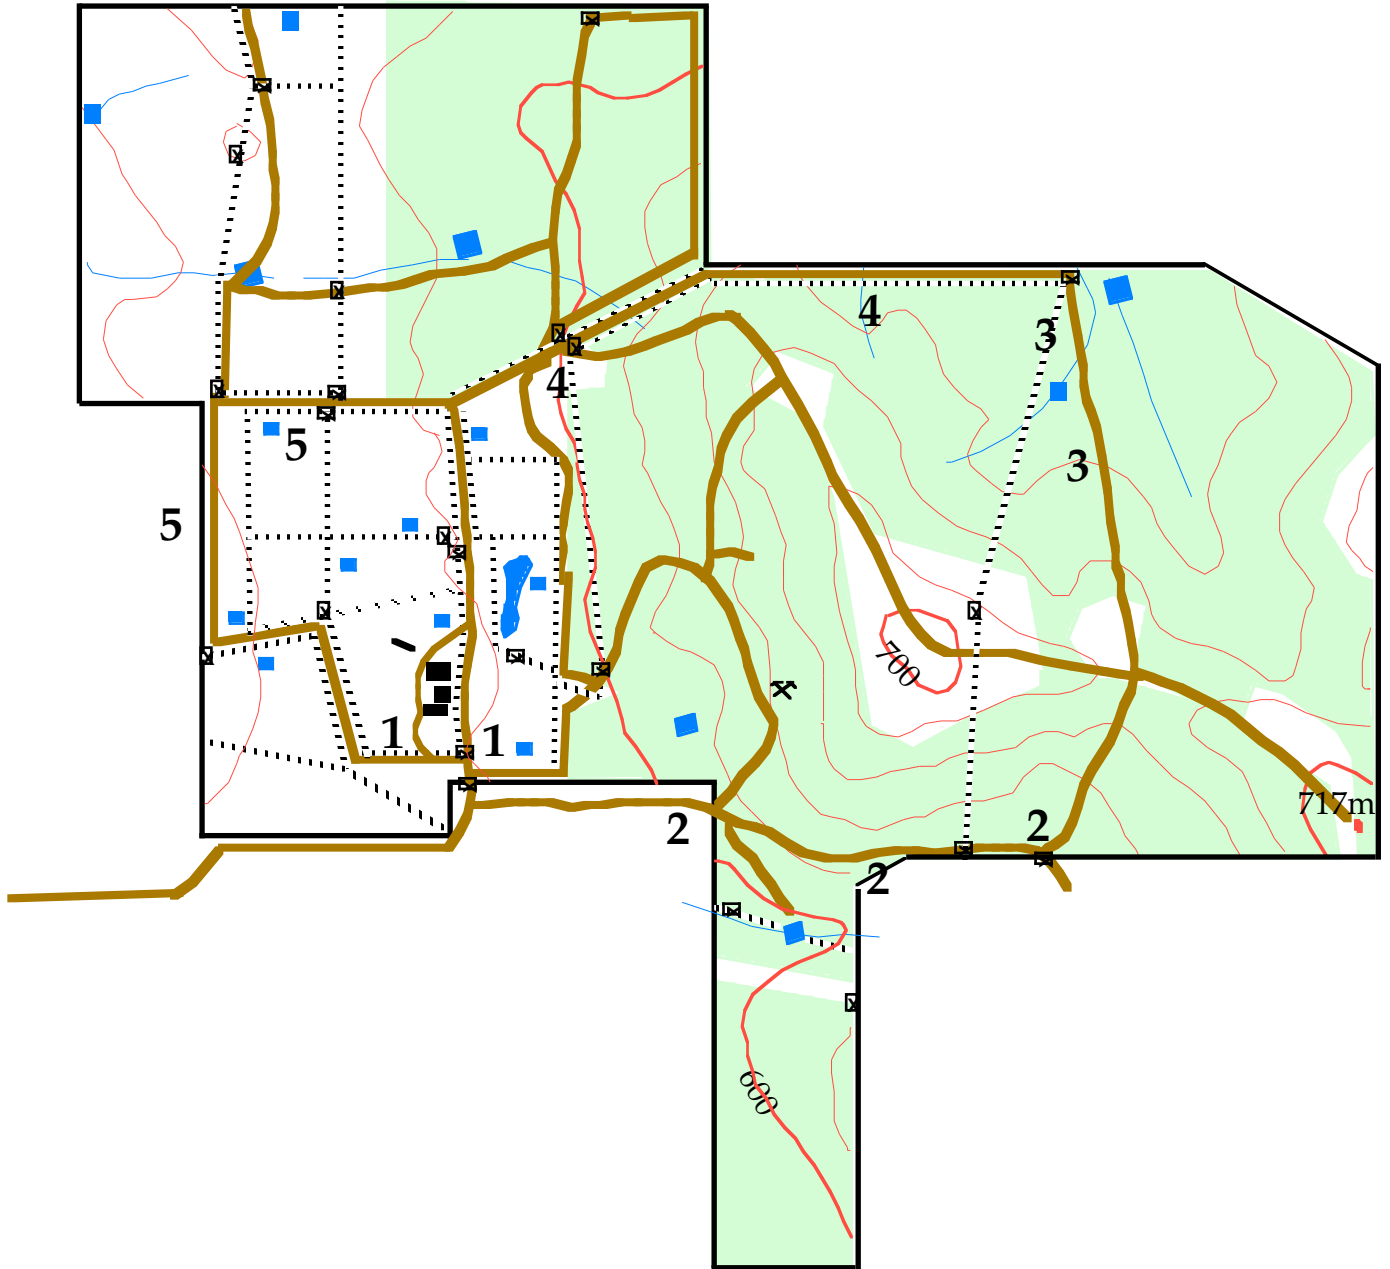

# DALTON PARK

## Legend

- Boundary
- Track
- Contours
- Water Course, Dam
- Woodland
- Mine
- Fence with gate